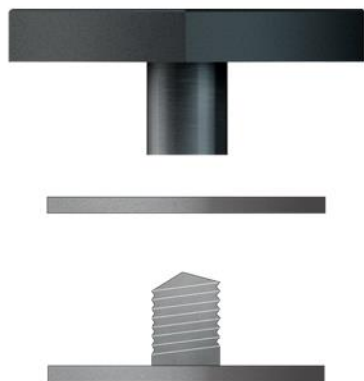

24x24

24x48

24x48

24x48

T-831 - Feri & Masi - Unique

Decoration Kit

Stainless Steel

T&C
SURFACES

T-831 - Feri & Masi - Unique

Decoration Kit

Iron

T&C
SURFACES

T-831 - Feri & Masi - Unique

Fixing Kit

Stainless Steel

T&C
SURFACES