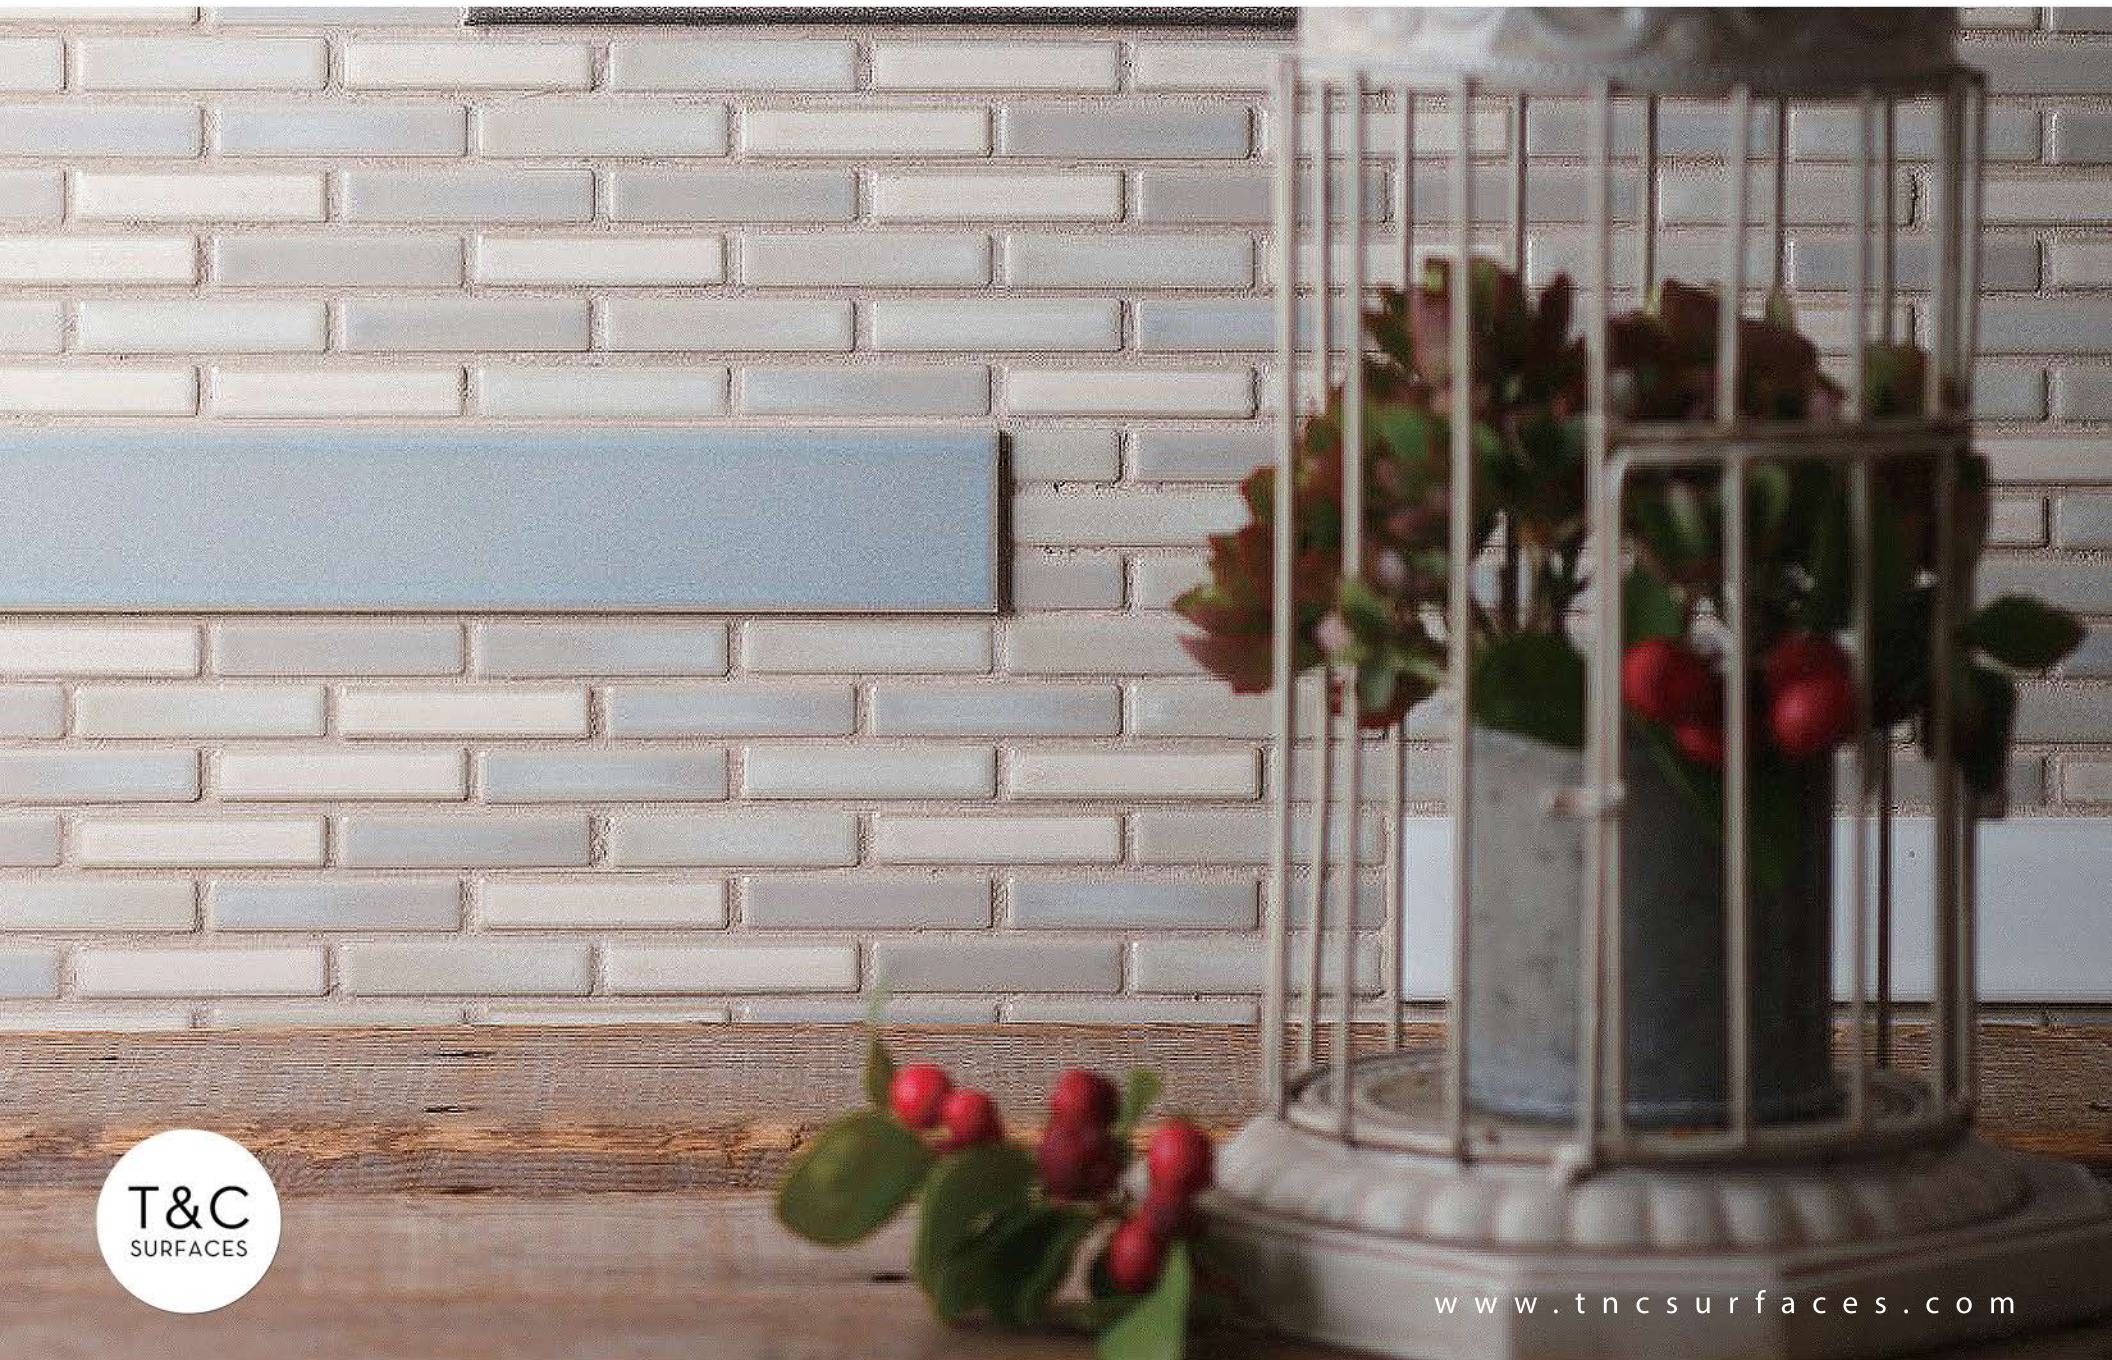

T-636 - Mosaics Rudiment Porcelain