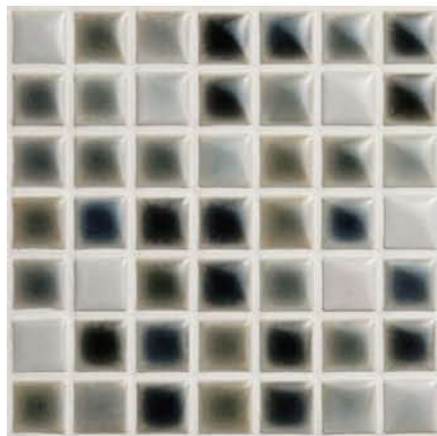

T-636 - Reflections Porcelain

T-636 - Reflections Porcelain - Palette

Desert Sand

Desert Sand 1x2

Summit

Summit 1x2

Pond

Pond 1x2

Cove

Cove 1x2

T-636 - Reflections Porcelain - Mosaic Sizes

9/16 x 9/16

1 x 2

T-636 - Reflections Porcelain

T-636 - Reflections Porcelain