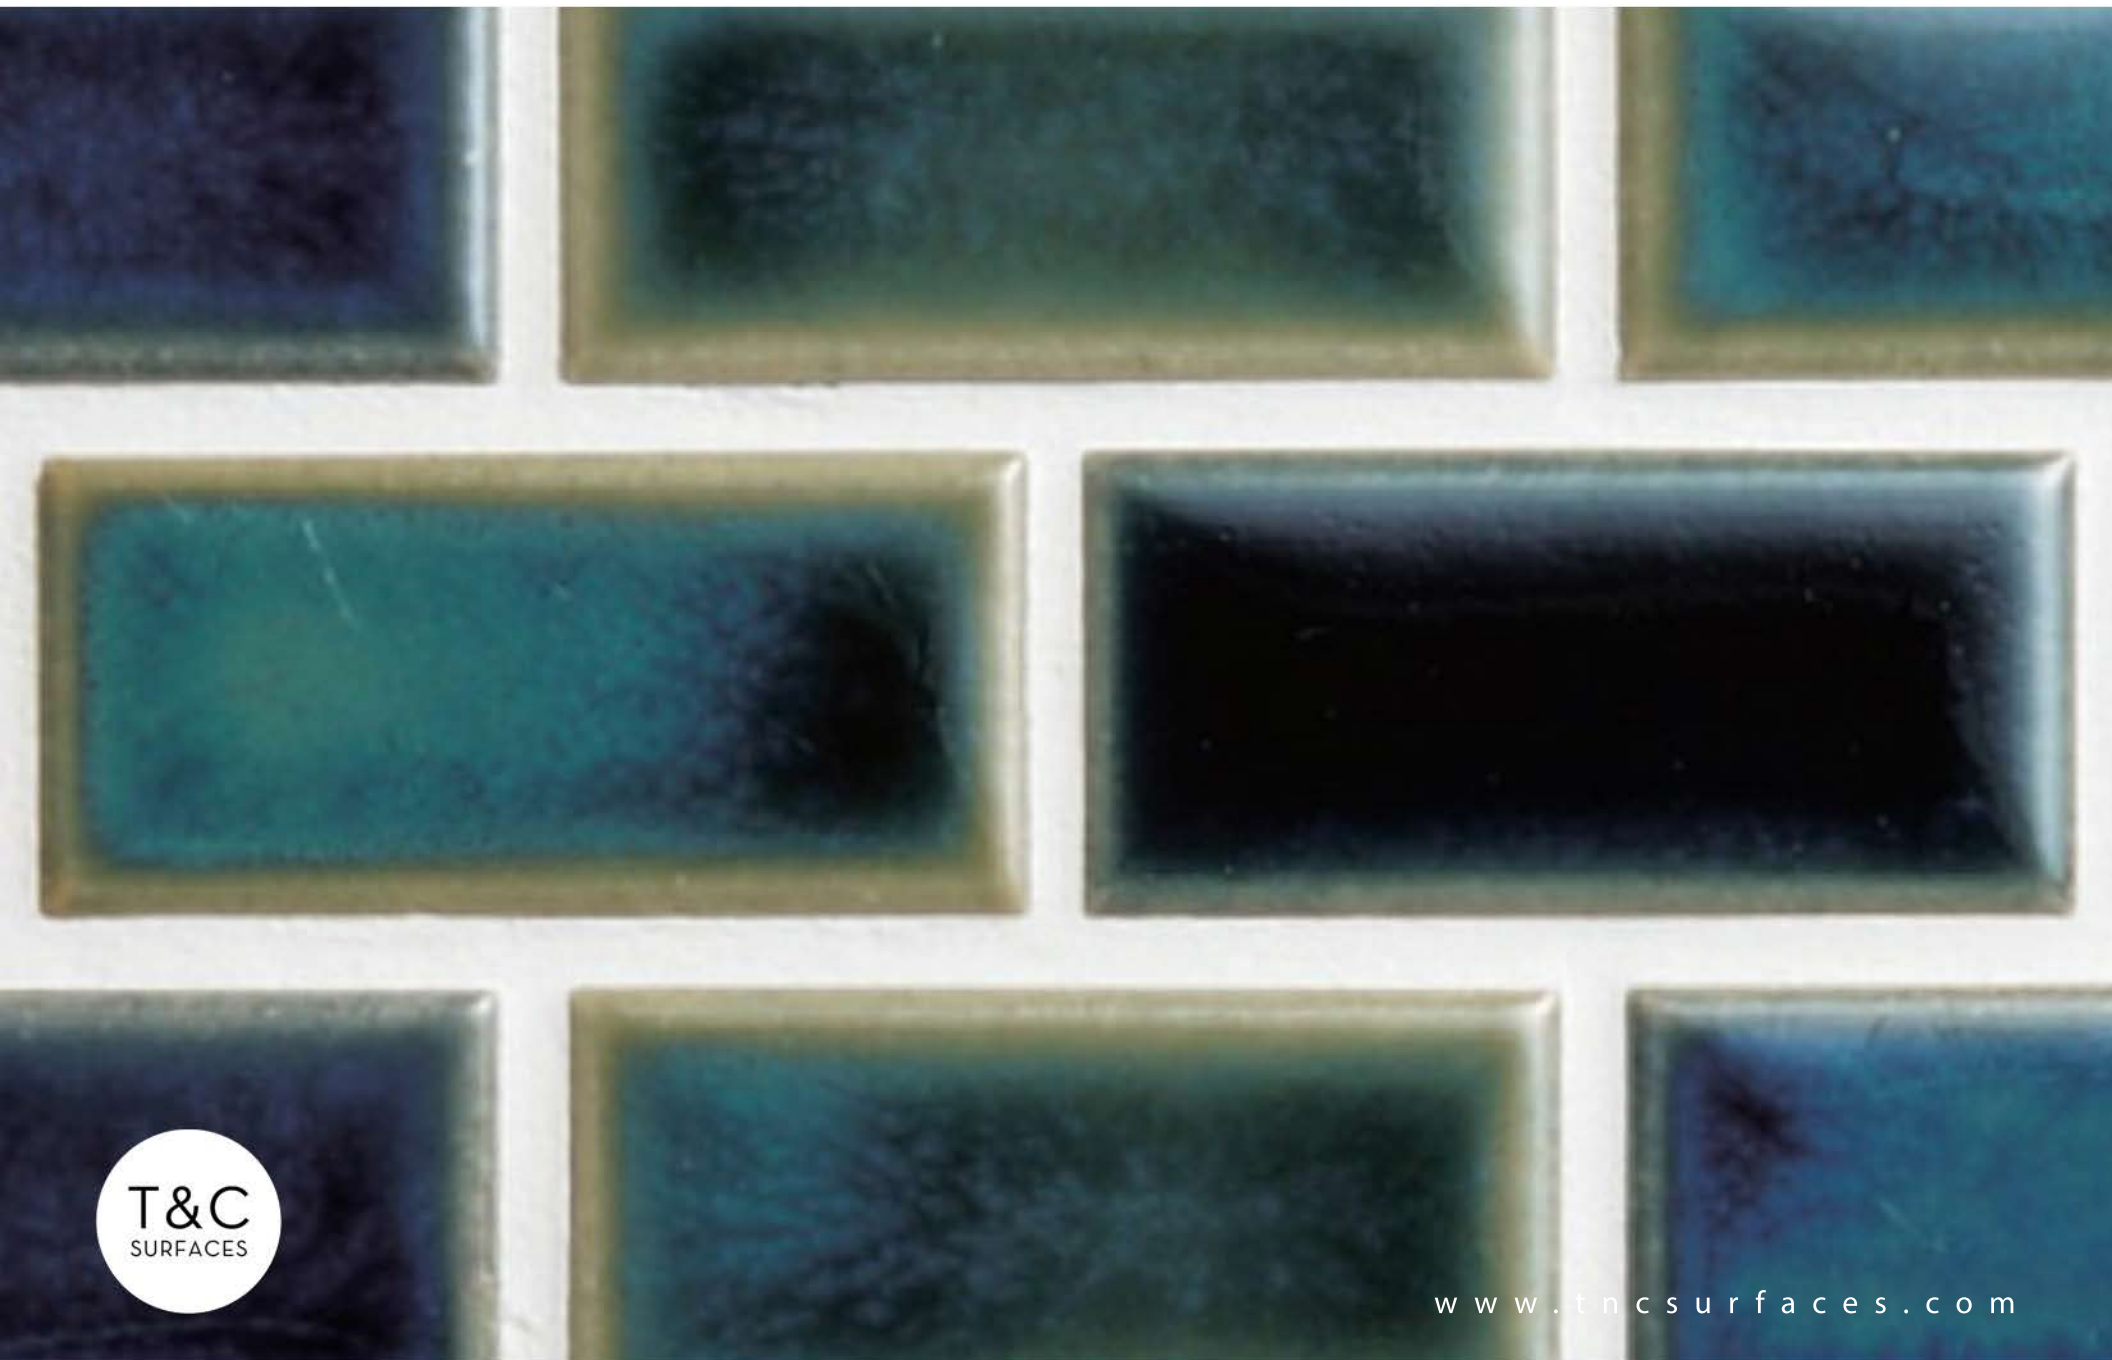

T-636 - Reflections Porcelain