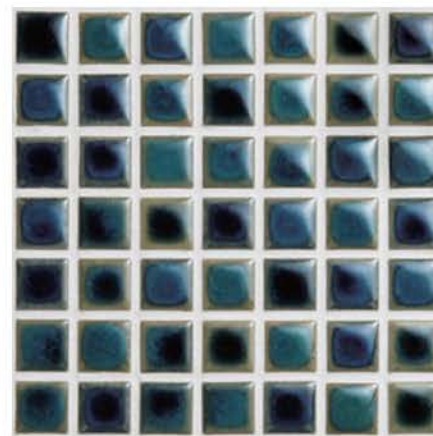

T-636 - Reflections Porcelain

T-636 - Reflections Porcelain - Palette

Desert Sand

Desert Sand 1x2

Summit

Summit 1x2

Pond

Pond 1x2

Cove

Cove 1x2

T-636 - Reflections Porcelain - Mosaic Sizes

9/16 x 9/16

1 x 2

T-636 - Reflections Porcelain

T-636 - Reflections Porcelain